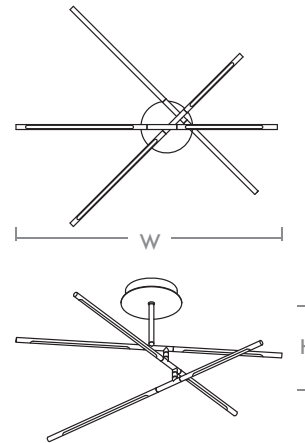

PALILLOS 6LT LED Clg Mount
3-805-xx

FIXTURE TYPE _____

LOCATION _____

PROJECT _____

DATE _____

-15 Black

-40 AGB

- LIGHT SOURCE** (6) X 3.5 W LED Array, Selectable Color Temp, CRI 90
- LUMINAIRE POWER** TBD Input Power
- RATED LIFE** 50000 hr RL
- OPTIONAL COLOR TEMPERATURES** Selectable **(CCT)** 3000/3500/4000K
- LUMEN OUTPUT** TBD
- INPUT VOLTAGE** 120V
- DRIVER OUTPUT** TBD
- DIMMING** TRIAC and ELV dimming at 120V AC
- CONSTRUCTION** Cold Rolled Steel Housing
- DIFFUSER** - Matte White Acrylic
- FINISHES** -15 Black, -40 AGB
- MOUNTING** 4" Octagonal J-Box
- STANDARDS** ETL Listed, ADA Compliant, Conforms to UL STD 1598, Certified CAN/CSA STD C22.2 No 250.0.

DIMENSIONS

W: 33"
H: 7"

Order example for standard fixture:
3-805-15 (x-xxx: LED Sequence # / -xx: Finish)